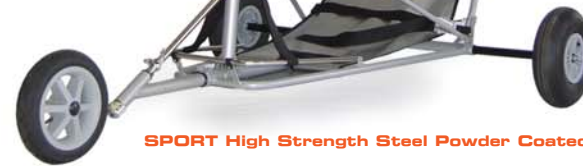

blokart the world – get into the worlds fastest growing land-based sail sport. If your passion is family recreation, racing or adventure, this is the sport for you!

blo.kart[®]
fun, fast, compact!

Weighing only 29kg the blokart packs down small enough to fit in the boot of most cars. It can be assembled from its unique carry bag; without tools, in just a few minutes.

1.18m

PRO Full Stainless Steel

SPORT High Strength Steel Powder Coated

An exciting range of accessories are available for the blokart - see our website for a complete list, and for your nearest dealer.

blokart clubs are being formed around the world to promote fun and competitive racing. National and international events are occurring regularly - see our website for details.